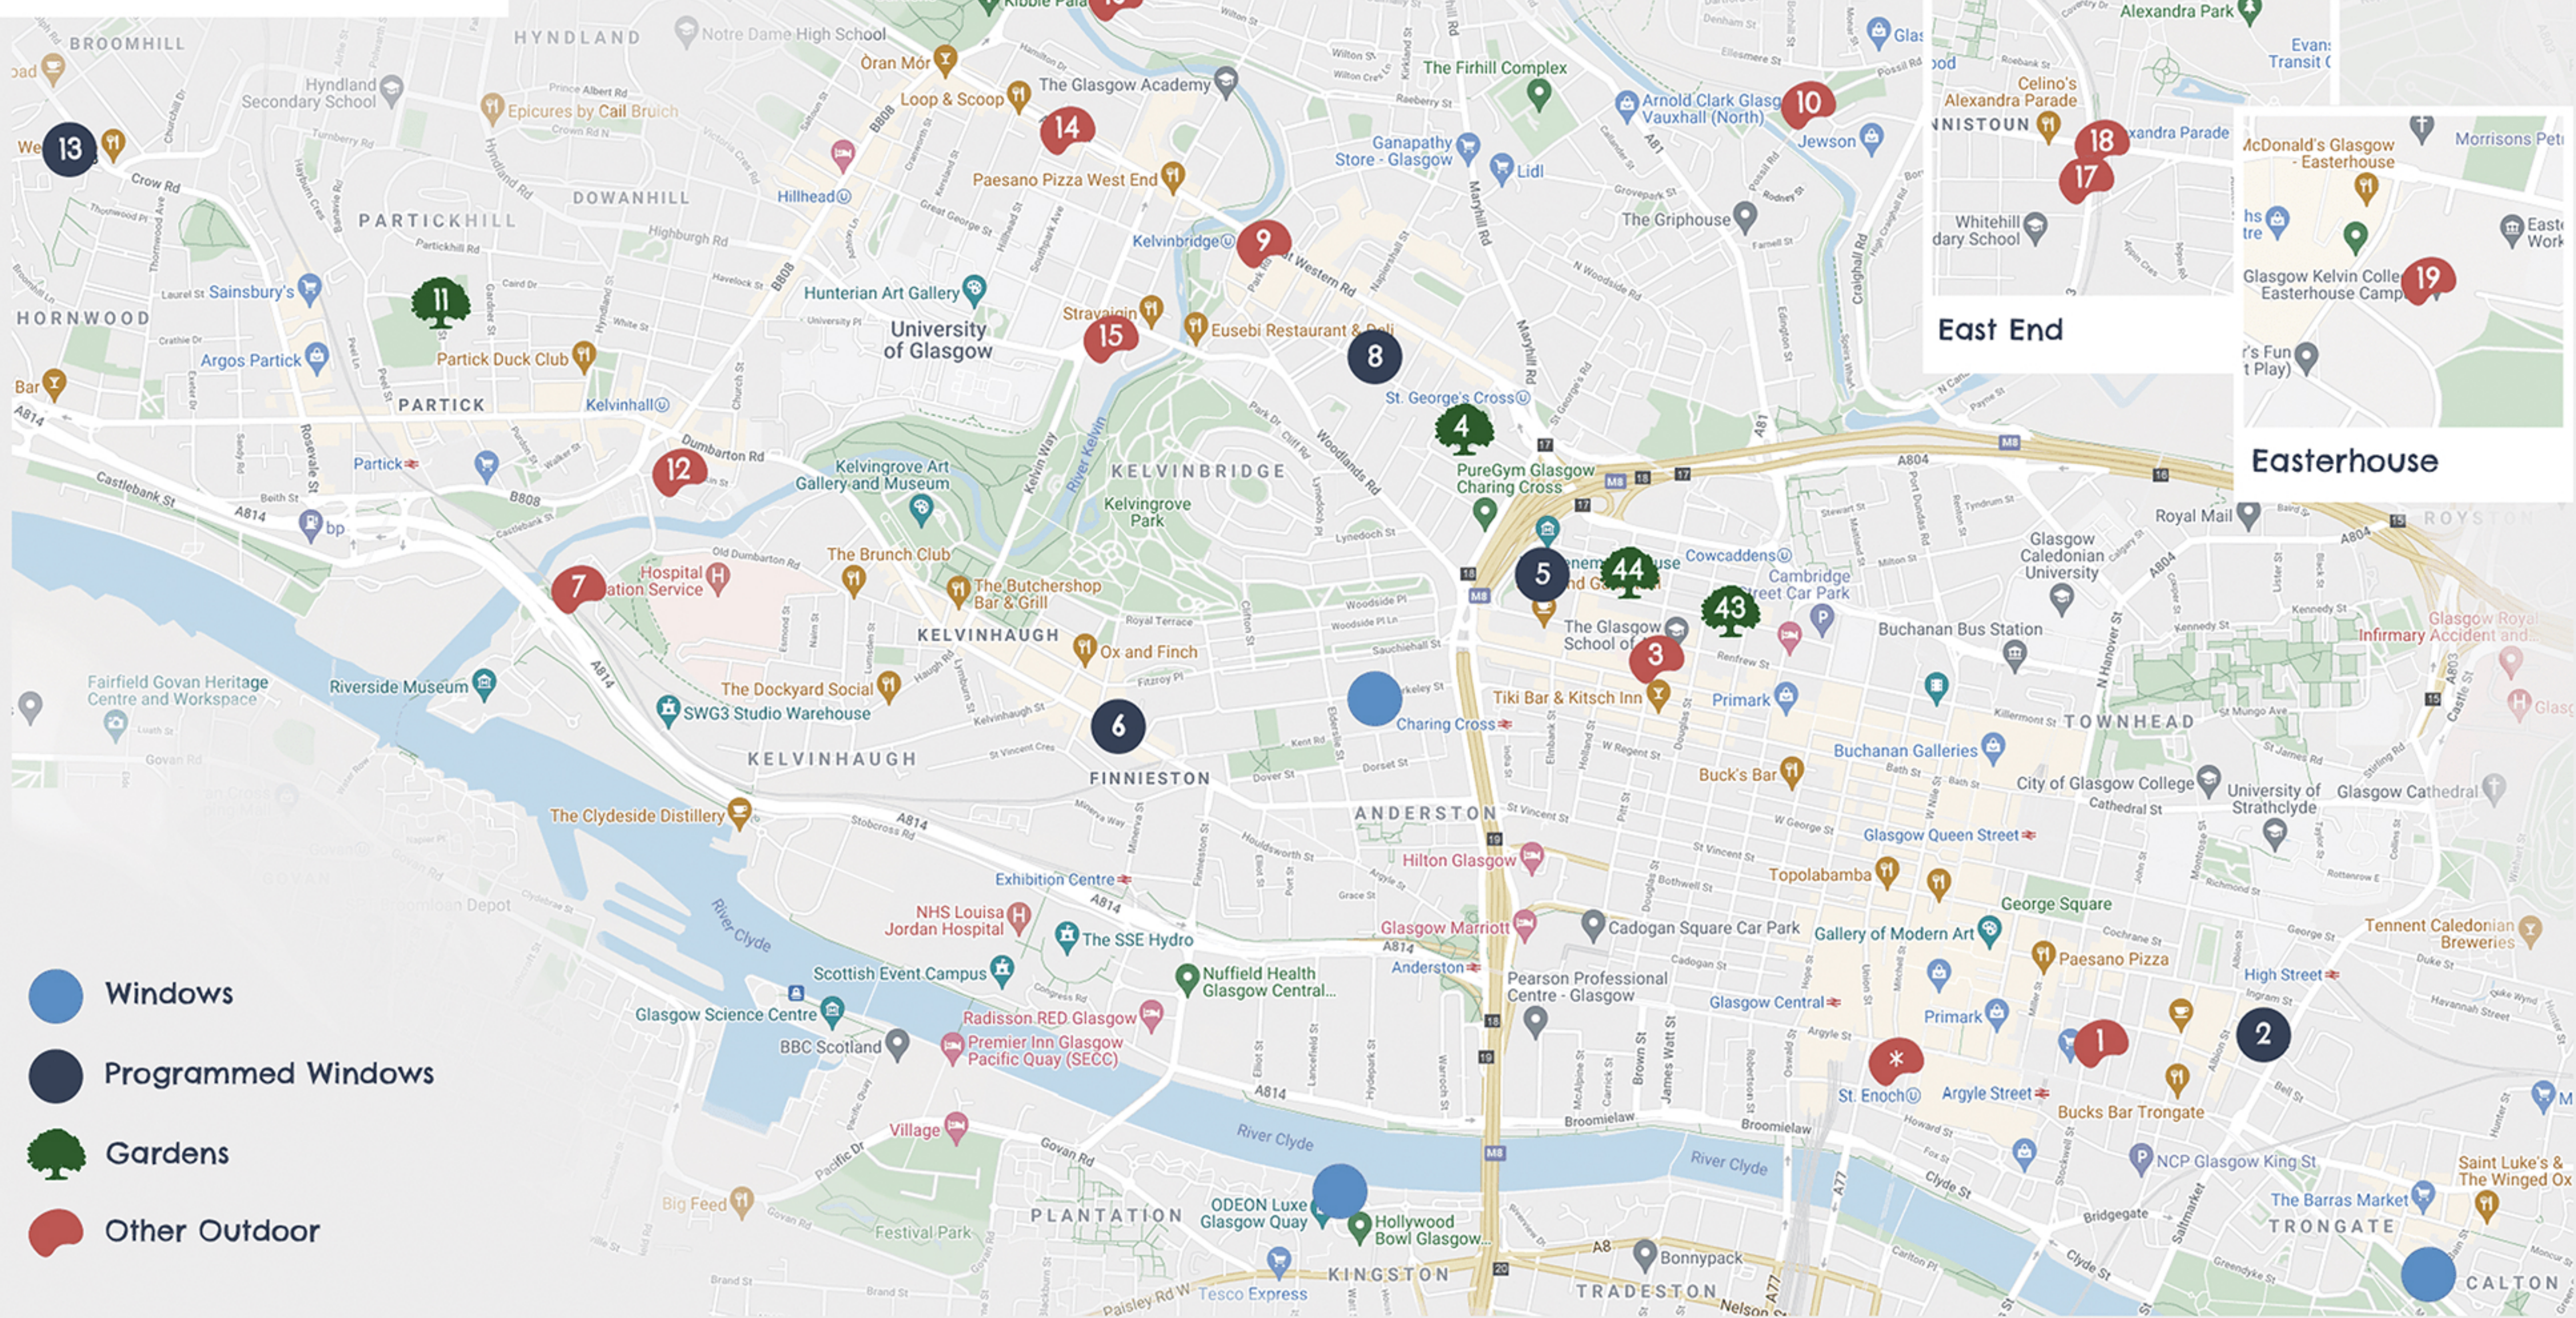

West End & City Centre

- Windows
- Programmed Windows
- 🌳 Gardens
- Other Outdoor