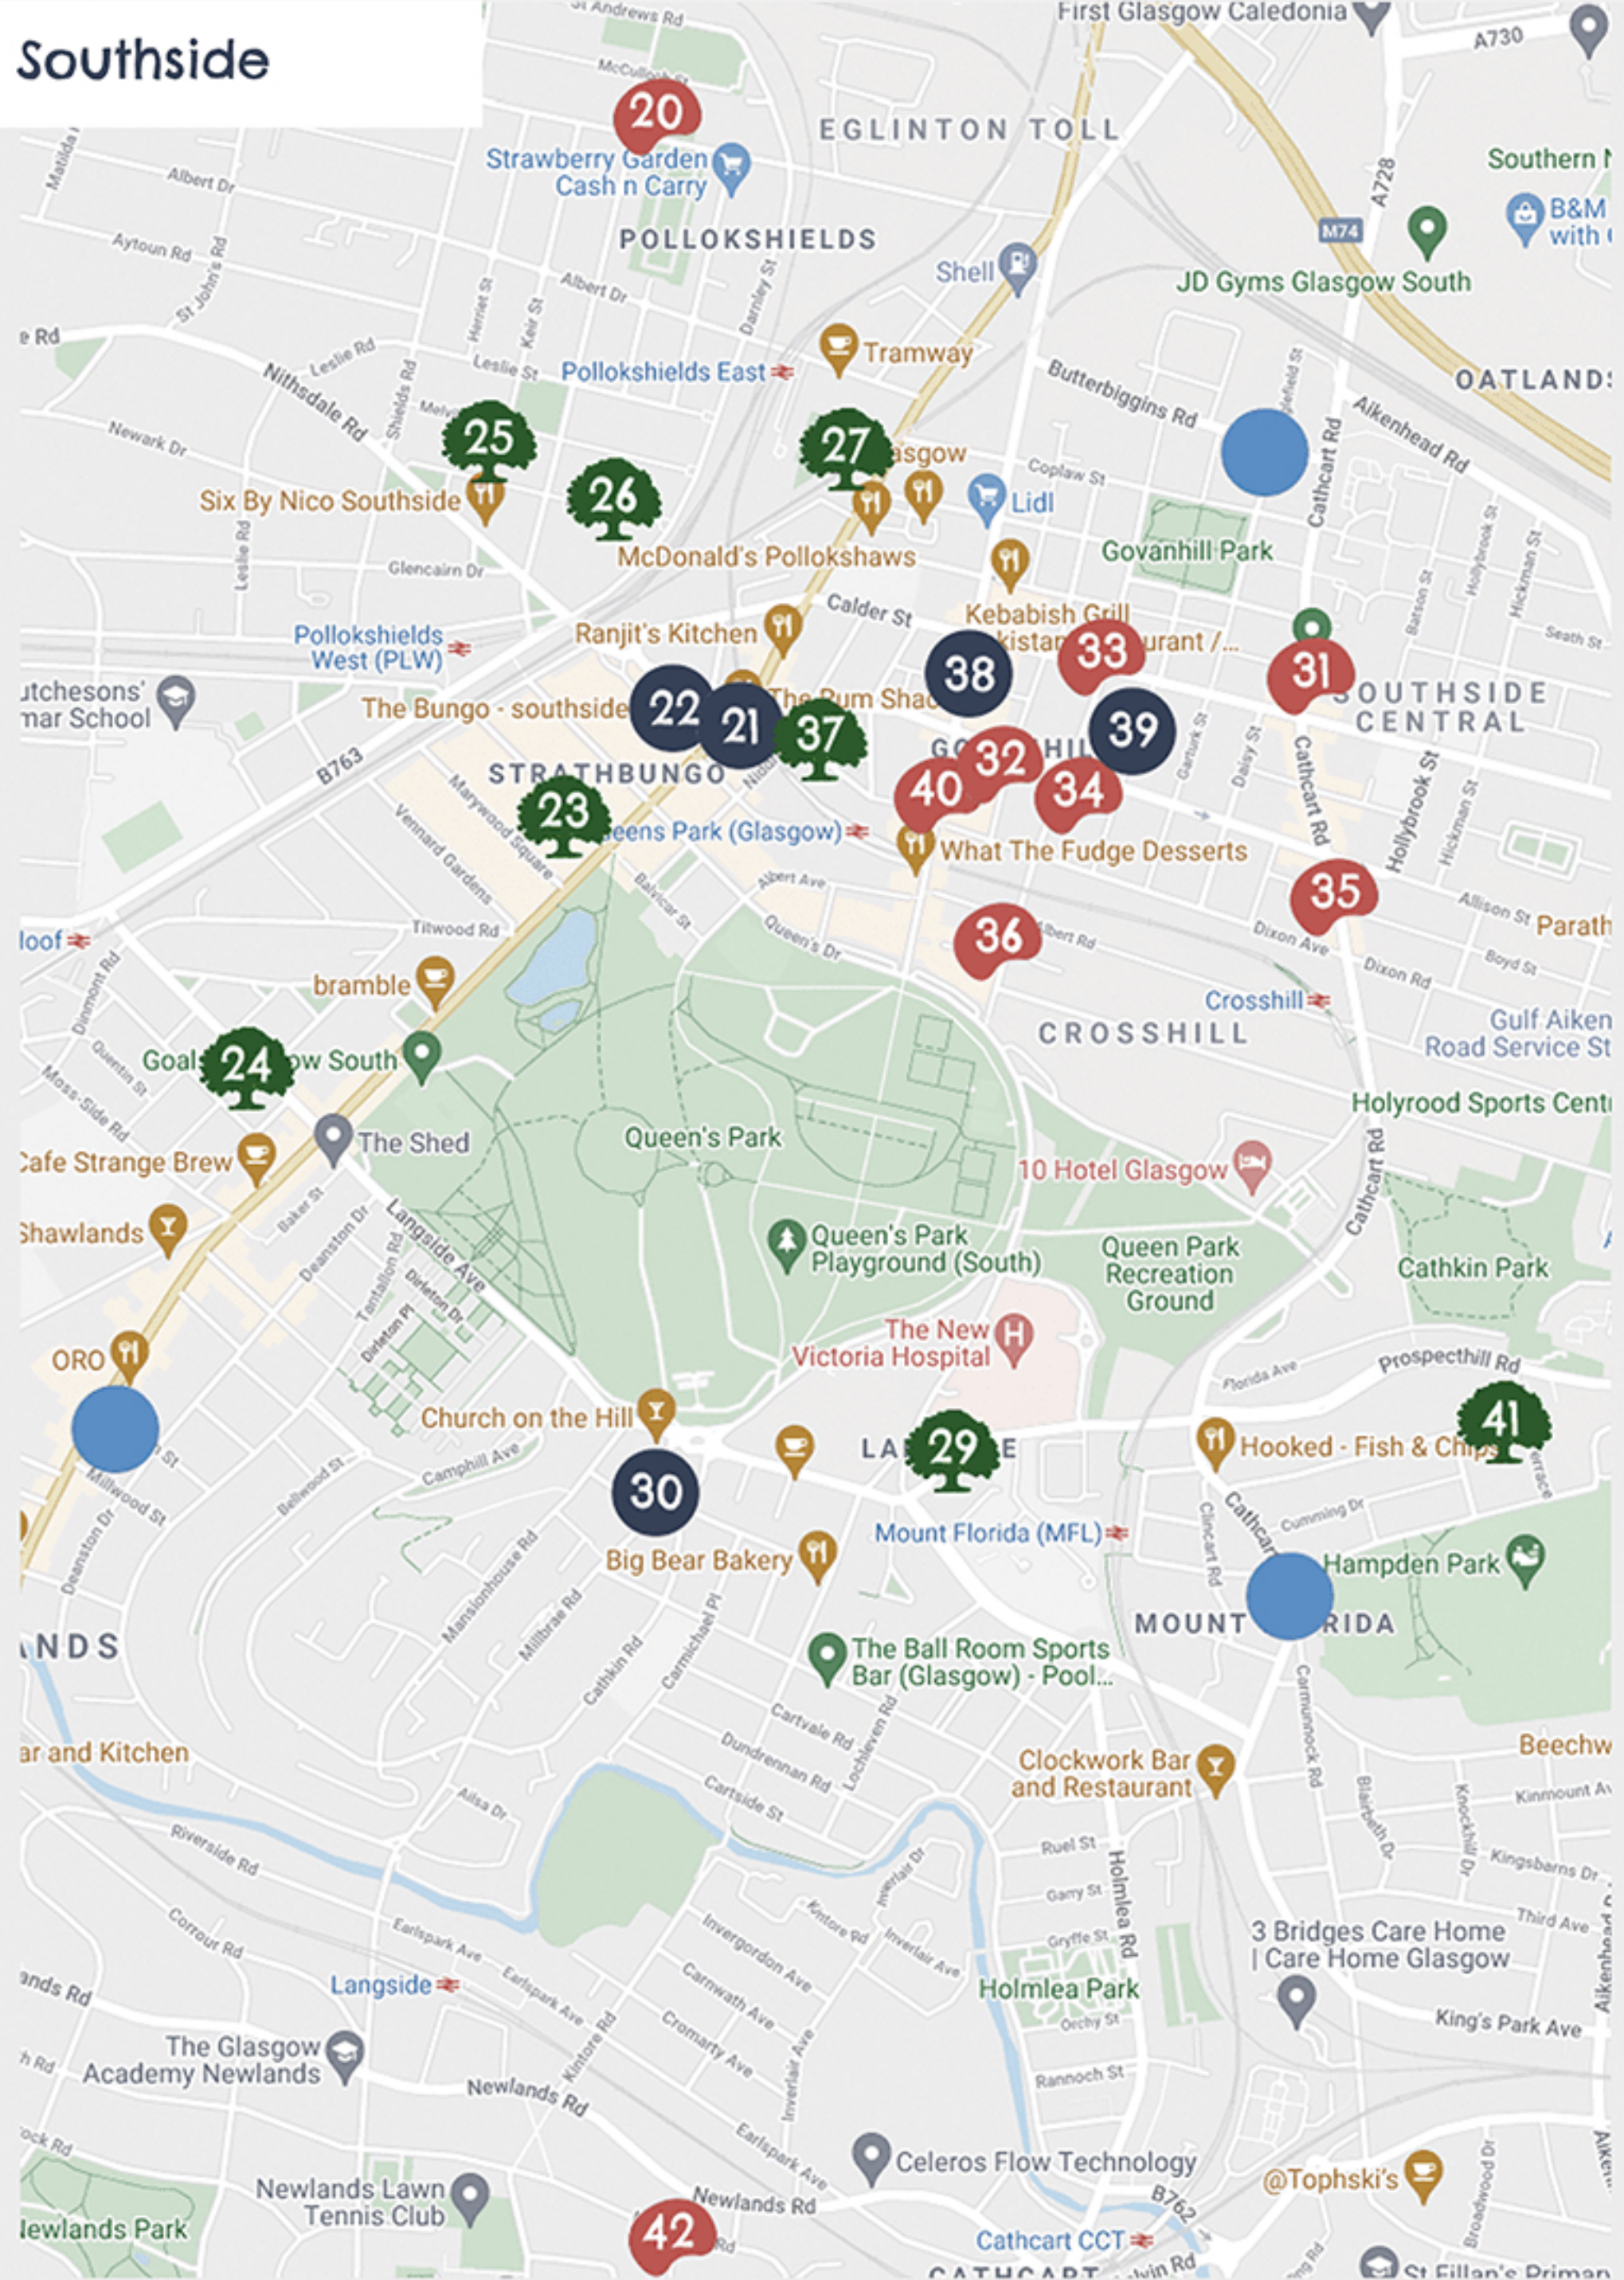

Southside

- V.27: Fledgling | Julia Hegele
The Hidden Gardens, G41 2PE
Fri/Sat: 10.15-2pm
Visual Art, Performance
- V.29: In The Garden | Dance
Moves For Friends
Domestic | Langside Estate, G41 3BH
Sun: 5pm
Dance, Performance
- V.30: Membrane | Conor
Baird & Alejandro Ruiz
Domestic | 29 Algie Street, G41 3DJ
Fri/Sat/Sun: 8-9pm
Performance, Visual Art
- V.31: Govanhill Zine Walk |
Glasgow Zine Library
1 of 7 locations | The People's
Pantry, G42 7BX
Participatory Art, Literature, Visual Art
- V.32: Govanhill Zine Walk |
Glasgow Zine Library
1 of 7 locations | Govanhill
Community Garden, G42 7JG
Participatory Art, Literature, Visual Art
- V.33: Govanhill Zine Walk |
Glasgow Zine Library
1 of 7 locations | Govanhill Library,
G42 7JU
Participatory Art, Literature, Visual Art
- V.34: Govanhill Zine Walk |
Glasgow Zine Library
1 of 7 locations | JB Fruit & Veg, 196
Alison St, G42 7RX
Participatory Art, Literature, Visual Art
- V.35: Govanhill Zine Walk |
Glasgow Zine Library
1 of 7 locations | Glasgow Zine
Library, G42 8AA
Collect Maps - Sat | Sun: 12-5pm
Participatory Art, Literature, Visual Art
- V.36: Govanhill Zine Walk |
Glasgow Zine Library
1 of 7 locations | Rumpus Room,
196 Alison St, G42 8BH
Participatory Art, Literature, Visual Art
- V.37: Point of ligne dans
jardin | Marc Etienne &
Michella Perera
Domestic | 82 Prince Edward St,
G42 8LY
Fri: 12 - 7pm / Sat: 12 - 6pm /
Sun: 12 - 6pm / Mon: 4 - 7pm
Visual Art
- V.38: Lockdown Postcards |
Project Ability
Bee's Knees Cafe, G42 8LF
All
Visual Art
- V.39: 1/2 | Trace Campbell
Domestic | 16 Annette Street, G42 8YA
All
Visual Art
- V.40: Govanhill Zine Walk |
Glasgow Zine Library
1 of 7 locations | Milk Cafe, G42 8YU
Participatory Art, Literature, Visual Art
- V.41: May I Borrow Your Body? |
Giovanni Giacoia & Alison
Mcbride
Domestic | 165 Stanmore Road, G42 9AN
Sat | Sun: 10am - 5pm
Participatory Art, Performance
- V.42: From a City Balcony |
again+again (Alison Scott &
Rosie Roberts)
Balcony | 44 Muirsketh Road, G43 2JY
All
Visual Art, Literature
- V.43: Garnethill's Green Spaces |
Friends of Garnethill Green
Spaces (FROGGS)
1 of 2 locations |
Garnethill Park, G3 6PW
All
Visual Art, Participatory Art
- V.44: Garnethill's Green Spaces |
Friends of Garnethill Green
Spaces (FROGGS)
1 of 2 locations |
Garnethill Community Garden, G3 6QD
All
Visual Art, Participatory Art